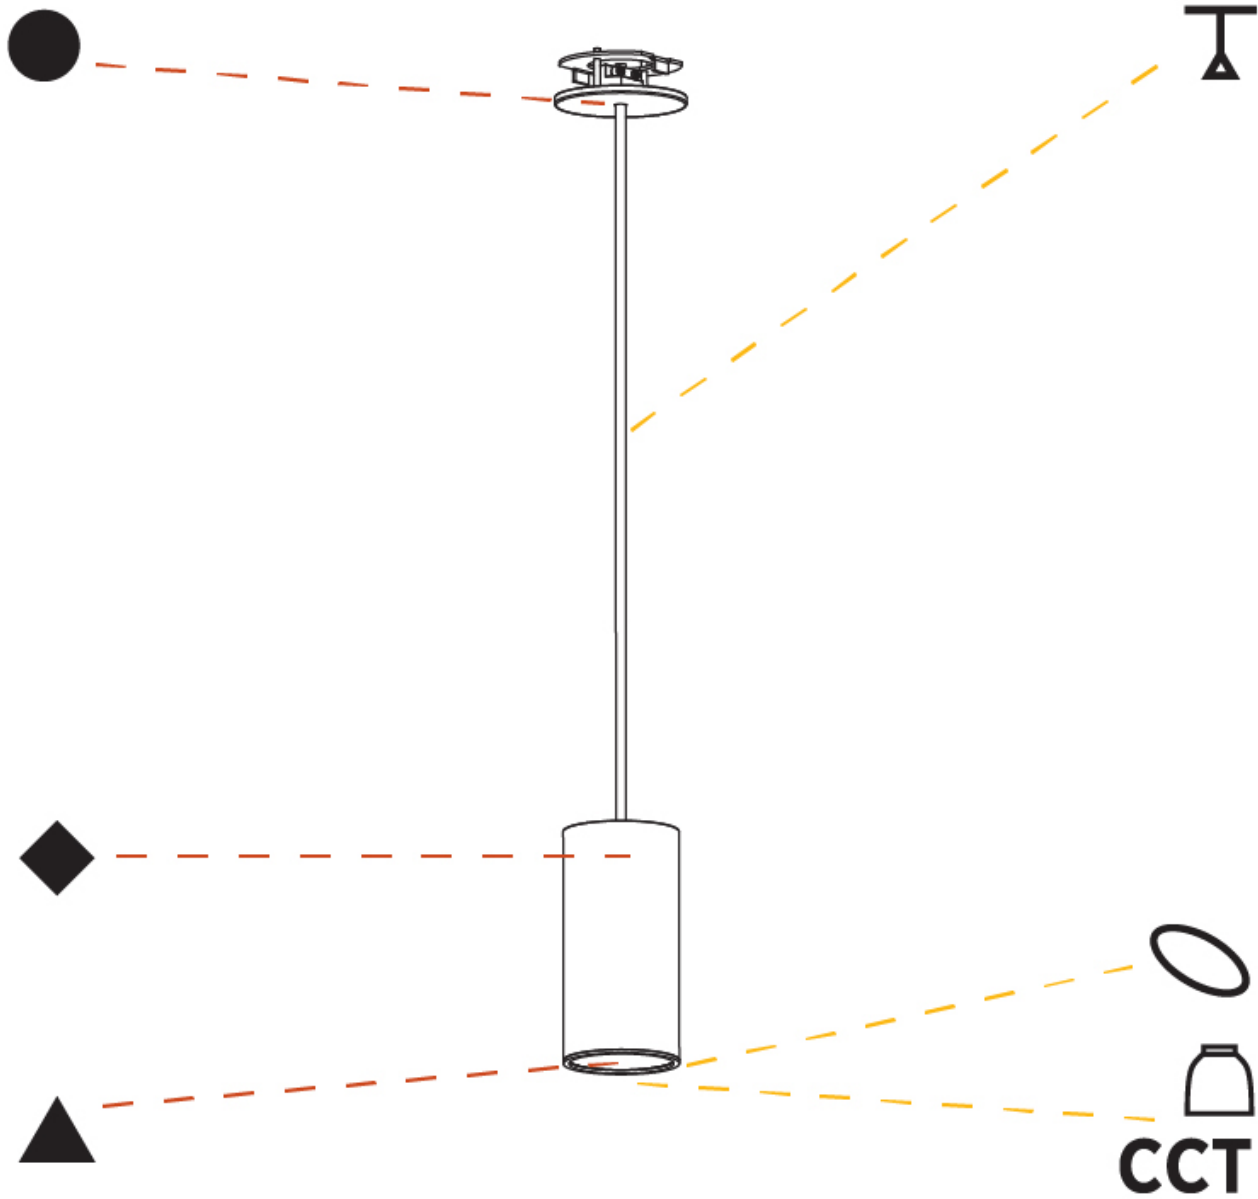

PROJECT	_____
TYPE	_____
SPECIFIER	_____
QUANTITY	_____
DATE	_____

HANGOVER MONOPOINT RECESSED CANOPY SUSPENSION

A300150-

A