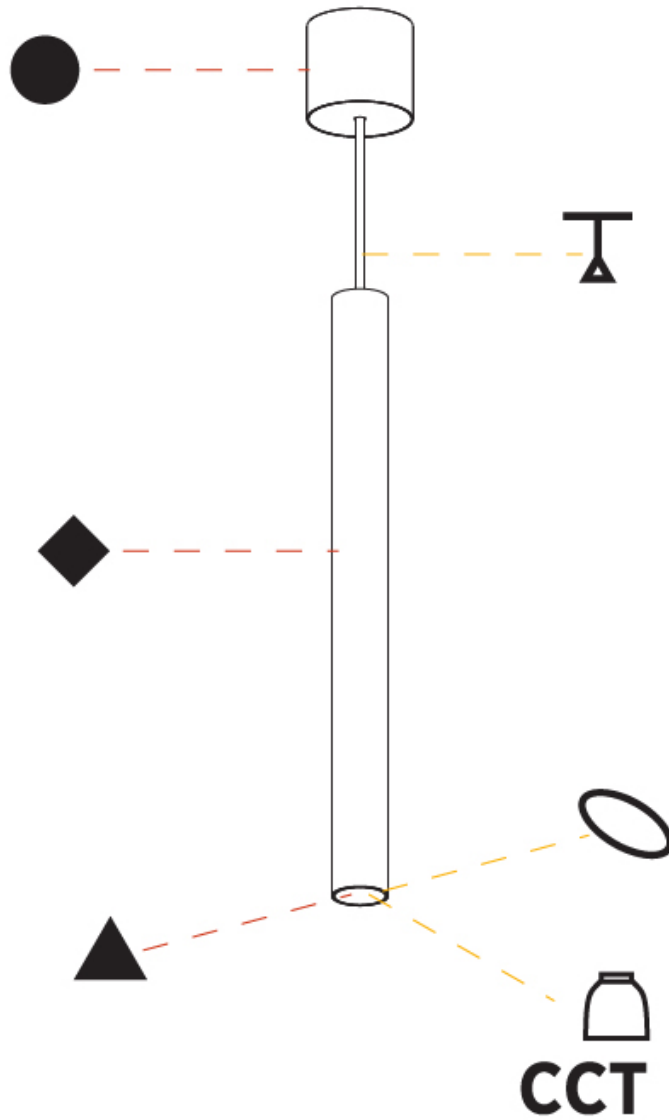

PROJECT
TYPE
SPECIFIER
QUANTITY
DATE

HANGOVER MONOPOINT SURFACE CANOPY SUSPENSION

A300155-

A